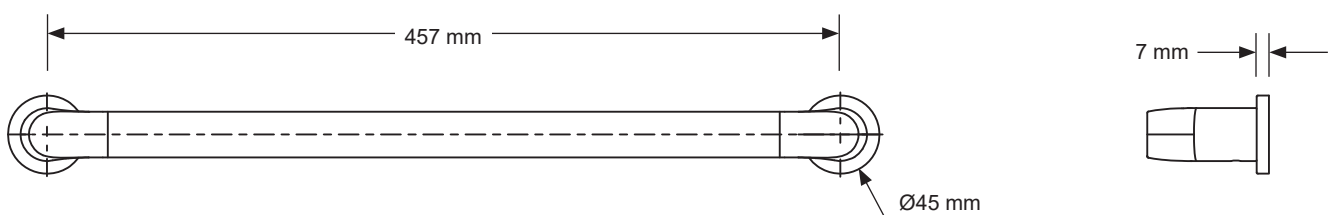

Avid/Composed Towel Rail

97494T

Product Description: Avid/Composed towel rail 457mm

Colour/Finish: Polished Chrome

Material: Brass Body

Product Weight (kg): 1.1

Fixings Included: Yes

Guarantee (Years): 5

Additional Information: KOHLER® finishes resist corrosion and tarnishing, whilst solid brass construction ensures durability and reliability.

**Dimensions (mm):****Kohler UK**

Sales and Technical: +44 (0) 800 001 4466