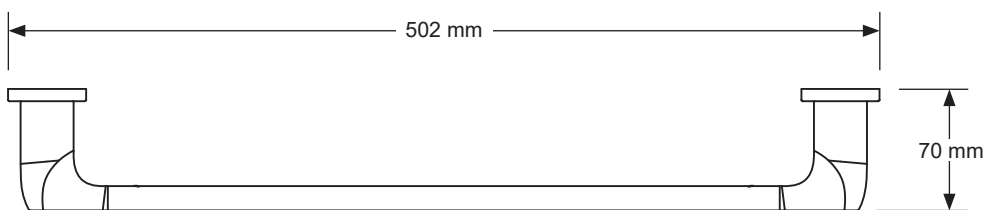

Dimensions (mm):

Kohler UK

Sales and Technical: +44 (0) 800 001 4466

info@kohler.co.uk

www.KOHLER.co.uk

THE BOLD LOOK
OF **KOHLER**®